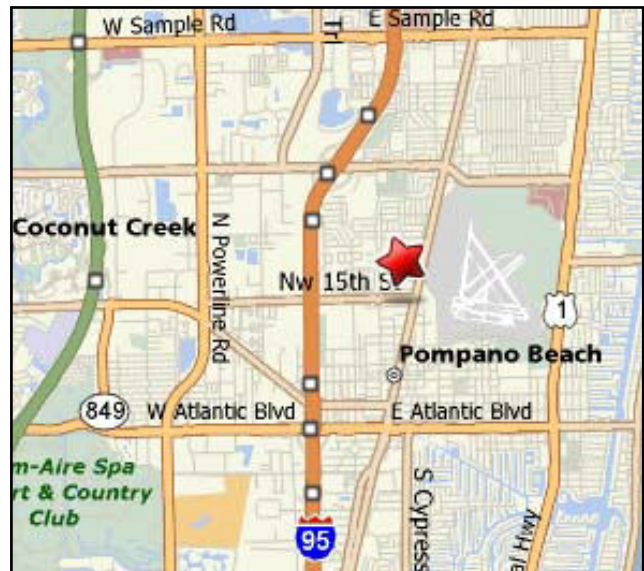

WYNMOOR BULK CABLE TV LINEUP

1. 2 WPBT-2 (PBS MIAMI)
2. 3 WBFS-33 (MY NETWORK TV-MIAMI)
3. 4 WFOR-4 (CBS MIAMI)
4. 5 QVC
5. 6 WTVJ-6 (NBC MIAMI)
6. 7 WSVN-7 (FOX MIAMI)
7. 9 WLTV-23 (UNIVISION MIAMI)
8. 10 WPLG-10 (ABC MIAMI)
9. 11 WSFL-39 (CW MIAMI)
10. 12 COMCAST COMMUNITY CHANNEL
11. 13 WSCV-51 (TELEMUNDO FT. LAUDERDALE)
12. 14 C-SPAN
13. 16 WPXM-35 ION
14. 17 WLRN-17 (PBS MIAMI)
15. 18 TV GUIDE CHANNEL
16. 19 WBEC-63 (BECON)
17. 20 WXEL-42 (PBS WEST PALM BEACH)
18. 21 WHFT-45 (TBN MIAMI)
19. 22 WSBS-22 (IND)
20. 23 WAMI-69 (TELEFUTURA HOLLYWOOD)
21. 24 EWTN/NJT
22. 25 WGN
23. 26 HOME SHOPPING NETWORK
24. 27 THE WEATHER CHANNEL
25. 28 CNN
26. 29 CNN HEADLINE NEWS
27. 30 MSNBC
28. 31 CNBC
29. 32 FOX NEWS CHANNEL
30. 33 TRU TV
31. 34 ESPN
32. 35 ESPN2
33. 36 GOLF CHANNEL
34. 37 VERSUS
35. 38 SUN SPORTS
36. 39 FSN FLORIDA
37. 40 TURNER CLASSIC MOVIES
38. 41 COMCAST SPORTS SOUTHEAST
39. 42 TNT
40. 43 TBS
41. 44 FX
42. 45 USA
43. 46 HALLMARK CHANNEL
44. 47 AMC
45. 48 TV LAND
46. 49 GALAVISION
47. 50 NICKELODEON
48. 51 DISNEY CHANNEL
49. 52 CARTOON NETWORK
50. 53 ABC FAMILY
51. 54 ANIMAL PLANET

1. 55 DISCOVERY
2. 56 TLC
3. 57 TRAVEL CHANNEL
4. 58 E!
5. 59 STYLE
6. 60 FOOD NETWORK
7. 61 HGTV
8. 62 LIFETIME
9. 63 SPIKE TV
10. 64 A&E
11. 65 HISTORY CHANNEL
12. 66 BRAVO
13. 67 COMEDY CENTRAL
14. 68 SCI-FI CHANNEL
15. 69 MTV
16. 70 HBO
17. 71 VH-1
18. 72 BET
19. 73 HBO-2
20. 74 HBO SIGNATURE
21. 75 HBO FAMILY
22. 78 GOVERNMENT ACCESS
23. 96 WYNMOOR GATE CAMERAS
24. 98 WYNMOOR BULLETIN BOARD
25. 99 WYNMOOR TELEVISION

Our office on Wynmoor Road North is no longer in service. However, we still have a location nearby, in Pompano:

141 NW 16th St
Pompano Beach, FL 33060

**QUESTIONS? CONTACT US, COMCAST, YOUR CABLE TV PROVIDER:
1-800-COMCAST**